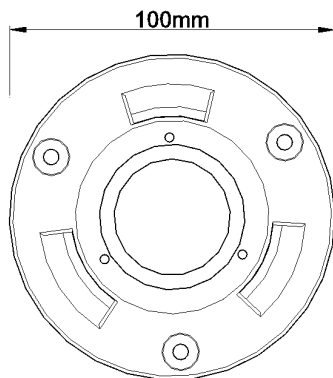

PRS-1-24-W-RGBW

Recess Pool Light

Product Data

Wattage:	15 Watts
Voltage:	24 Volt DC, Constant Voltage
Beam Angle:	60°
IP Rating:	IPX
LED Colour:	RGBW (Control gear sold separately)
Cable Length:	10 metres of 5-core cable
Cable Entry:	40mm Conduit
Cut-out:	65mm
Formtube Mounting Screw Hole:	5mm
Materials:	Plastic Housing and Formtube 316 Stainless Steel screws
Formtube faceplate vented for cooling.	
Warranty:	2 Years