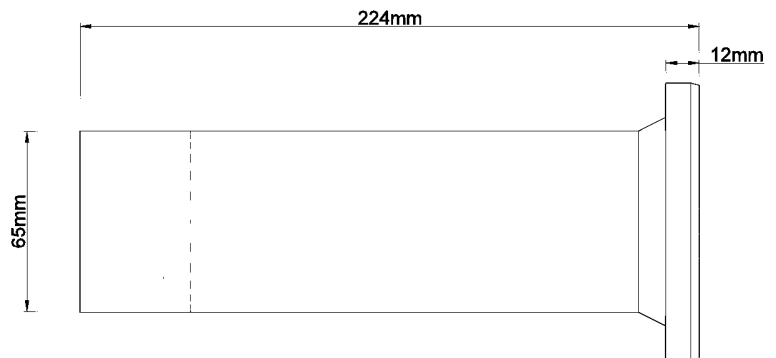

PRS-1-24-W-RGBW

Recess Pool Light

Product Data

Wattage:	15 Watts
Voltage:	24 Volt DC, Constant Voltage
Beam Angle:	60°
IP Rating:	IPX
LED Colour:	RGBW (Control gear sold separately)
Cable Length:	10 metres of 5-core cable
Cable Entry:	40mm Conduit
Cut-out:	65mm
Formtube Mounting Screw Hole:	5mm
Materials:	Plastic Housing and Formtube 316 Stainless Steel screws
Formtube faceplate vented for cooling.	
Warranty:	2 Years