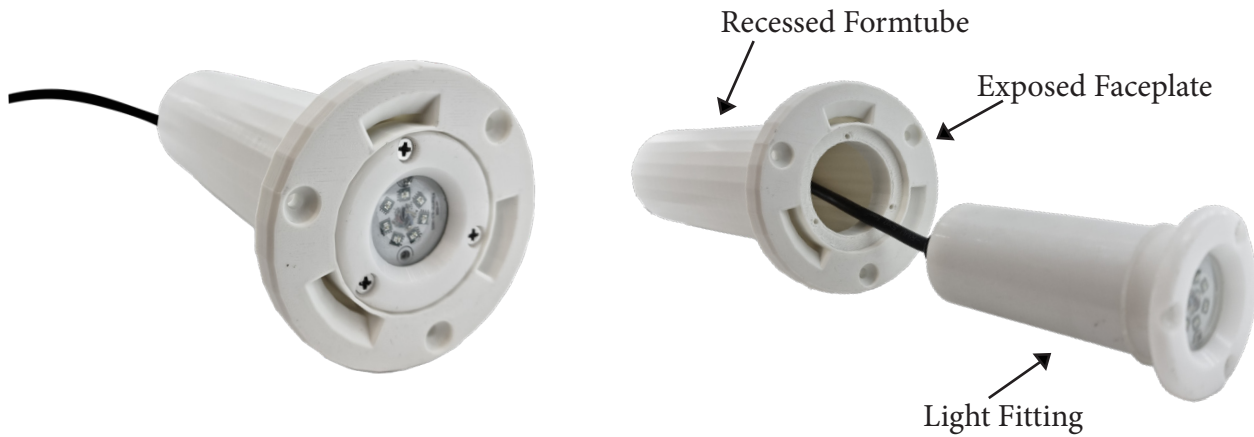

PRS-1-24-W-RGBW

Recess Pool Light

Product Data

Wattage:	15 Watts
Voltage:	24 Volt DC, Constant Voltage
Beam Angle:	60°
IP Rating:	IPX
LED Colour:	RGBW (Control gear sold separately)
Cable Length:	10 metres of 5-core cable
Cable Entry:	40mm Conduit
Cut-out:	65mm
Formtube Mounting Screw Hole:	5mm
Materials:	Plastic Housing and Formtube 316 Stainless Steel screws
Formtube faceplate vented for cooling.	
Warranty:	2 Years