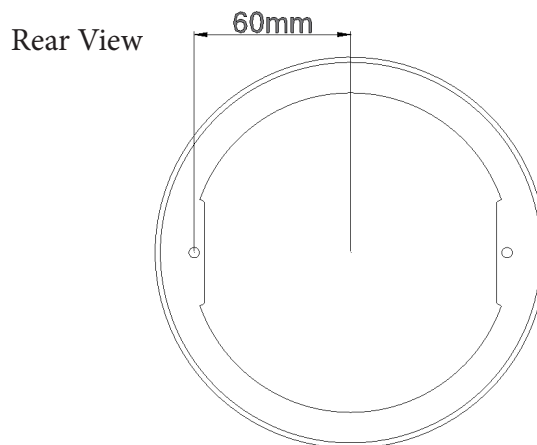

# Pool Light - PSS12

Wattage:	12 Watts
Voltage:	12 Volt DC
Beam Angle:	60°
Dimensions:	150mm ø, 34mm H
Mounting Bracket Holes:	60mm from centre
Colour:	Warm White, White and Blue
Tail Length:	5 metres
Warranty:	2 Years