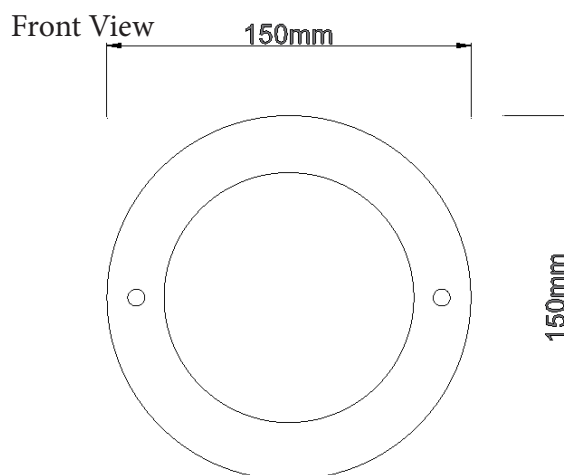

# Pool Light - PSS12

Wattage:	12 Watts
Voltage:	12 Volt DC
Beam Angle:	60°
Dimensions:	150mm ø, 34mm H
Mounting Bracket Holes:	60mm from centre
Colour:	Warm White, White and Blue
Tail Length:	5 metres
Warranty:	2 Years