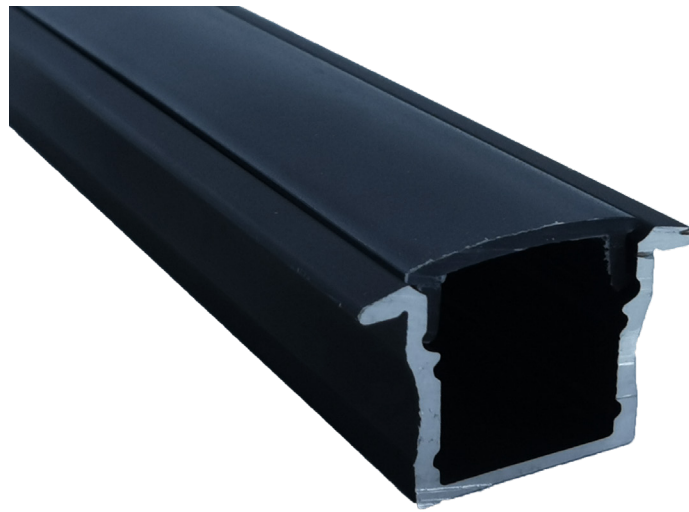

ONYX - 4

Channel - Recessed or Surface mounted

Maximum Length:	2.5 metres
Dimensions:	16mm x 23mm
Material:	Aluminium with a black anodised finish. Black acrylic lens, 25% light reduction.
End caps:	End caps are supplied.
Winged version of the ONYX-3. The wings when recessed will cover any imperfection.	
Warranty:	2 years