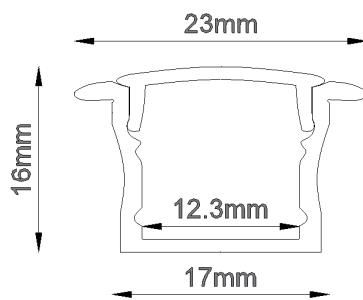

ONYX - 4

Channel - Recessed or Surface mounted

Maximum Length:	2.5 metres
Dimensions:	16mm x 23mm
Material:	Aluminium with a black anodised finish. Black acrylic lens, 25% light reduction.
End caps:	End caps are supplied.
Winged version of the ONYX-3. The wings when recessed will cover any imperfection.	
Warranty:	2 years