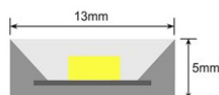

SPECIALISED LED PRODUCTS

NS-24-13 RGBW

Rating:	Ingress Protection IP67
Materials:	Silicone coated Neon strip
Wattage:	18watts per metre
Lumens:	1750 lm per metre
Voltage:	24volt DC
Manufacture:	Made to order allow 2 to 3 weeks for delivery
Maximum continuous length:	7 metres
Mounting:	Mounting clips supplied
Controllers:	Smart Home: SM-RC Synergy: RGBW-W-RC
Warranty:	2 years