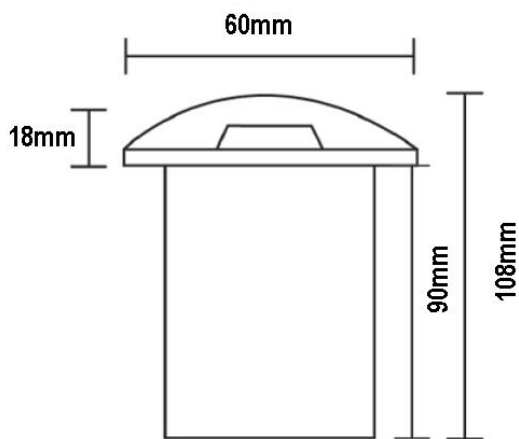

Inground Lights

IGWP-4-02

Double Slot Inground

24 Volt DC

Epistar 3 Watt COB chip

300 Lumen

IP67 Single slot stainless steel inground light

316 stainless steel body

Form tube supplied

Available in warm white, natural white, and white

Red, green and blue are not stock items but are available to order

2 year warranty