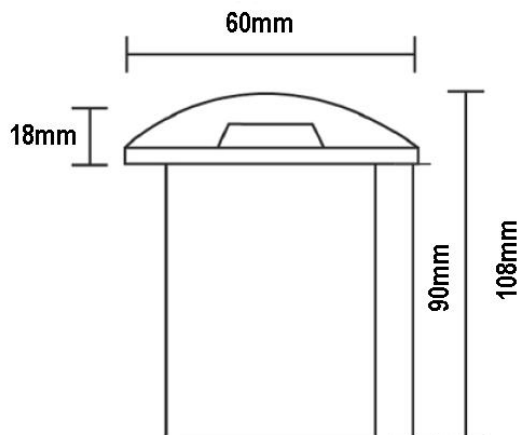

Inground Lights

IGWP-4-01

Single Slot Inground

24 Volt DC

Epistar 3 Watt COB chip

300 Lumen

IP67 Single slot stainless steel inground light

316 stainless steel body

Form tube supplied

Available in warm white, natural white, and white

Red, green and blue are not stock items but are available to order

2 year warranty

www.sled.co.nz • sales@sled.co.nz • 09 420 3160

innovative lighting solutions