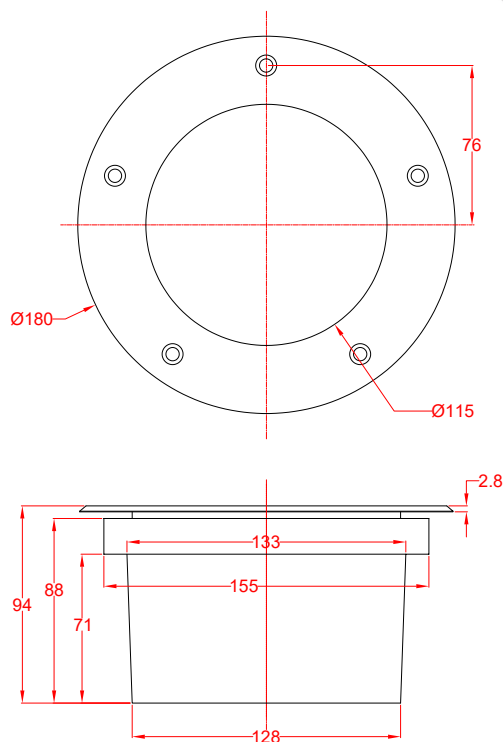

Single Colour Inground Lights

IGWP-2-24-18

Single colour inground fitting

24V DC

18W

IP67

Available with 25° or 45° beam angle

Cree 3W Quad chip LEDs

Available in Warm White, Natural White, Cool

White. Red, Green & Blue available to order.

Stainless steel rim, Anodised aluminium alloy 6063

body & PVC form tube

Lens: Tempered glass

LED Lifespan: 30,000 hours

Weight: 1.5kg

www.sled.co.nz • sales@sled.co.nz • 09 420 3160

innovative lighting solutions