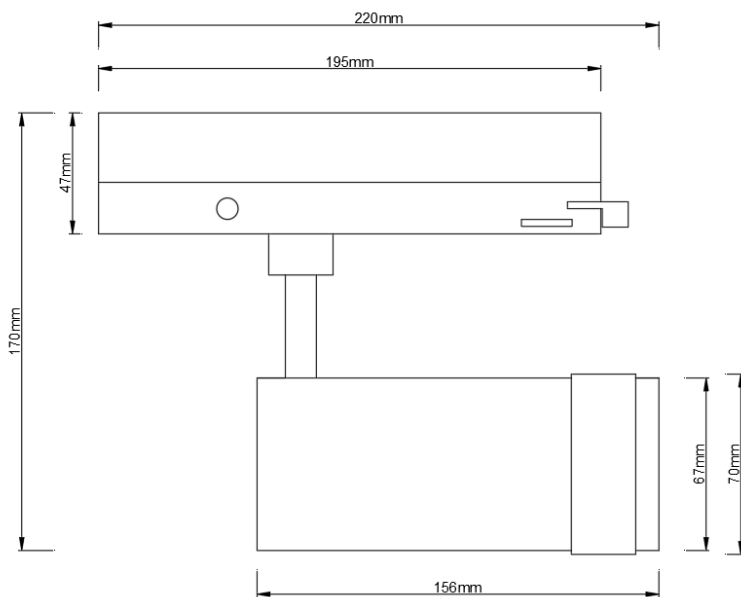

Gallery Track Spot

SPTR-3-240-20-1-B-A-WW

Product Data

Voltage:	240 Volt AC
Wattage:	20 Watts
Track Type:	3 Circuit Track
Beam Angle:	Adjustable 10° to 60°
Rotation:	360° Horizontal 90° to 180° Vertical
Dimmable:	Dimmable with rotary knob located on the side of track mount.
LED Colour:	Warm White (Other colours are available to order in)
Colour Rendering Index:	CRI97
Warranty:	2 Years

External Dimensions

Built in Rotary Dimmer

Beam Angle Adjustment

Disclaimer: While every care has been taken with the details of these products, Specialised LED Products Ltd accepts no responsibility for any inaccuracies. Specialised LED Products Ltd reserves the right to change the specifications without notice to continually ensure you receive a superior product.