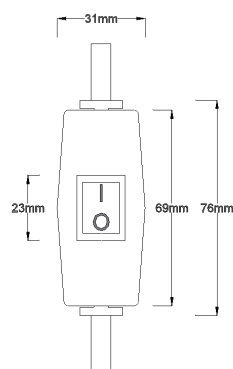

FEST-SW

Festoon - Switch

IP Rating:	IP65
Control:	Inline on/off switch
Dimensions:	75mm x 31.5mm x 33mm
Cable Length:	1 metre long.
Connector:	Easy connect, 2-pin
Connects to:	FEST-SL-1 FEST-SL-2 (RGB)
Warranty:	2 years.