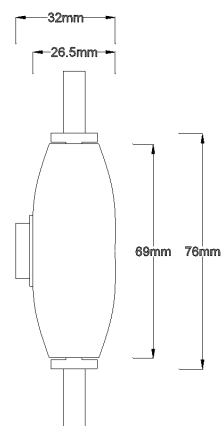

FEST-SW

Festoon - Switch

IP Rating:	IP65
Control:	Inline on/off switch
Dimensions:	75mm x 31.5mm x 33mm
Cable Length:	1 metre long.
Connector:	Easy connect, 2-pin
Connects to:	FEST-SL-1 FEST-SL-2 (RGB)
Warranty:	2 years.