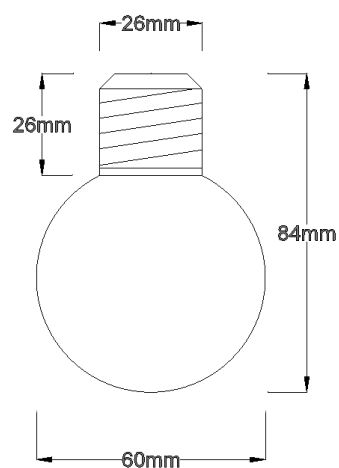

## Festoon - Lamp

Voltage:	24 Volt
Wattage:	1 Watt per bulb
IP Rating:	IP65
LED Colour:	RGB Single colour also available to order.
Bulb Colour:	Opal
Controller:	Built in controller. Pulse power on/off/on to change programs.
Fixed Colour Options:	Red, Blue, Green, Purple, Yellow, Aqua and White.
Colour Changing Options:	Smooth colour fade or pulse changing.
LED Lifespan:	50,000 Hours
Material:	Polycarbonate bulbs.
	Please note; Colour changing effects will go out of sequence over time.
Warranty:	2 years