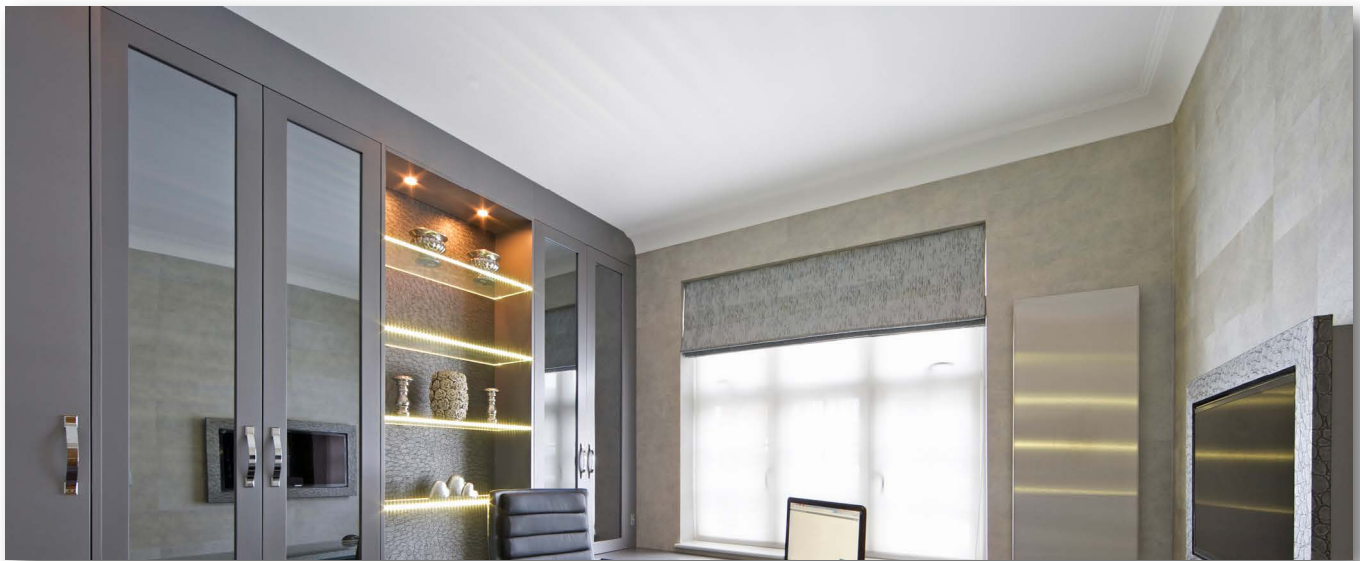

## Recessed Cabinet Lights

The small size of the CAB-3 makes it ideal for indoor display cabinet lighting and kitchen cupboard lighting. It is available for recess & surface mounting, in silver or black finish.

### **CAB-3**

Silver Recess Mounted Cabinet Light

### **CAB-3-B**

Black Recess Mounted Cabinet Light

3W 12V DC

Recess mounted.

Warm white LED.

Supplied with a 600mm tail.

70mm x 14mm

*If you can dream it there's a Specialised LED Products solution that will give you the tools you need to create it. If we don't already have it, we will source it. If it doesn't already exist, we will create it.*