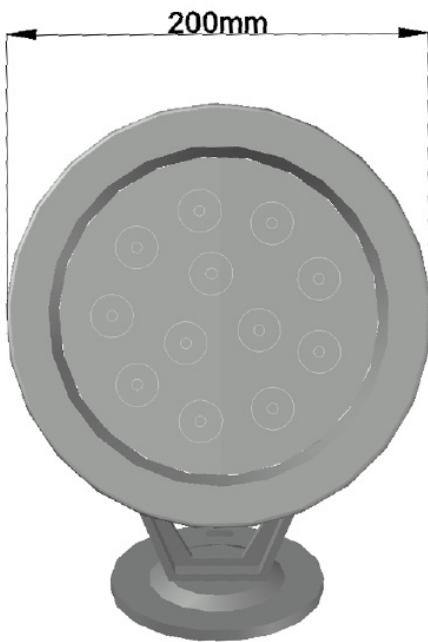

UWL-24-12-RGBW

UWL-24-12-RGBW

Underwater Spotlight

24V DC

12W RGBW (12 x 1W 4'n'1 chip)

IP68 Rating

Only to be operated when submerged underwater

25 & 45 degree beam angles available

Black Makrolon polycarbonate housing, tempered glass.

Working temp: -20°C to 50°C

Controllers: Smart home or Synergy range

30,000 hour lamp life

Warranty: 2 Years

If you can dream it there's a Specialised LED Products solution that will give you the tools you need to create it. If we don't already have it, we will source it. If it doesn't already exist, we will create it.