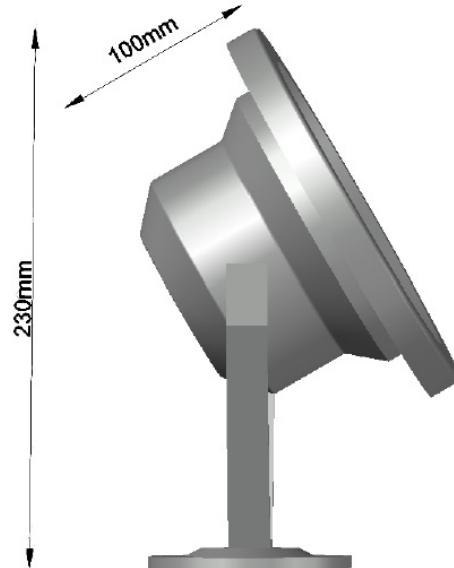

UWL-24-12-RGBW

UWL-24-12-RGBW

Underwater Spotlight

24V DC

12W RGBW (12 x 1W 4'n'1 chip)

IP68 Rating

Only to be operated when submerged underwater

25 & 45 degree beam angles available

Black Makrolon polycarbonate housing, tempered glass.

Working temp: -20°C to 50°C

Controllers: Smart home or Synergy range

30,000 hour lamp life

Warranty: 2 Years

If you can dream it there's a Specialised LED Products solution that will give you the tools you need to create it. If we don't already have it, we will source it. If it doesn't already exist, we will create it.